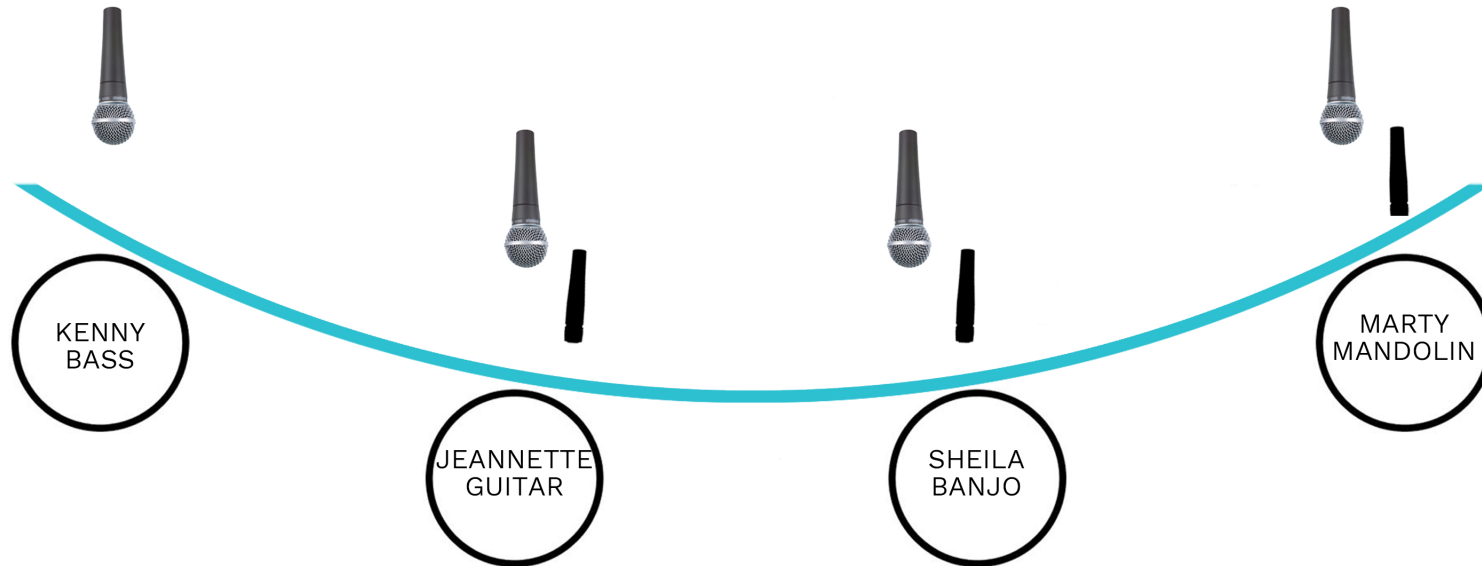

Stage Plan

STAGE FRONT

MONITORS (IF AVAILABLE) - BASIC FOH MIX IN

4 - SM58 MICS ON BOOM STANDS FOR VOCALS (WE BRING OUR OWN MICS)

3 - SM57 INSTRUMENT MICS (WE BRING OUR OWN MICS)

BASS AMP - WE BRING OUR OWN - WITH XLR OUT TO FOH